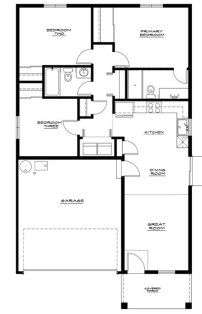

\$ 339,000

232 Parkside Place, Ephrata, WA 98837

- » Beds: 3 | Baths: 1 Full, 1 Three-Quarter
- » MLS #: 2264442
- » Single Family | 1,029 ft² | Lot: 7,013 ft²
- » More Info: 232ParksidePlace.IsForSale.com