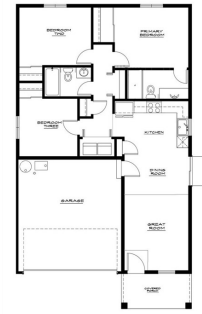

\$ 339,000

232 Parkside Pl, Ephrata, WA 98823

- » Beds: 3 | Baths: 1 Full
- » MLS #: 2264442
- » Single Family | 1,029 ft² | Lot: 7,025 ft²
- » More Info: 232ParksidePlace.IsForSale.com

Julie Johnson
(509) 989-6626 (Mobile)
juiejohnsonismyagent@gmail.com
<http://www.sellsingrantscounty.com>

Alsted Real Estate
823 W Broadway Ave
Moses Lake, WA 98837

Welcome Home to Quality: Discover the beauty of this NEW CONSTRUCTION HOME. Here you'll find modern living in this exquisite 3-bedroom, 1 and 3/4-bath home featuring luxurious quartz countertops. From the meticulously crafted details to the spacious layout, every corner exudes beauty and functionality. This home has all the upgrades. You are a short drive to the Gorge at George, numerous lakes for fishing and recreational activities. Call and schedule your tour today!